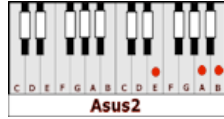

## GUITAR / KEYBOARD CHORDS:

**E** = o221oo

**Asus2** = xo22oo

**B** = xx4442

**A** = xo222o

**Abm** = xx6654

**INTRO:** E Asus2 E Asus2

**E** **Asus2**  
We both lie silently still in the dead of the night.  
**E** **Asus2**  
Although we both lie close together...we feel miles apart inside.  
**E** **Asus2** **E** **Asus2**  
Was it something I said or something I did...did my words not come out right  
**B** **A**  
Though I tried not to hurt you...though I tried, but I guess that's why they say

**CHORUS:** **E** **Asus2**  
Every rose has its thorn.  
**E** **Asus2**  
Just like every night...has its dawn.  
**E** **B** **A** **E**  
Just like every cowboy...sings a sad, sad song.  
**E** **A**  
Every rose has its thorn (yeh, it does)