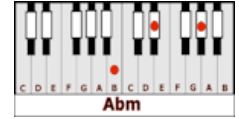

## GUITAR / KEYBOARD CHORDS:

**E** = o221oo

**Asus2** = xo22oo

**B** = xx4442

**A** = xo222o

**Abm** = xx6654

**INTRO:** E Asus2 E Asus2

**E** **Asus2**  
We both lie silently still in the dead of the night.  
**E** **Asus2**  
Although we both lie close together...we feel miles apart inside.  
**E** **Asus2** **E** **Asus2**  
Was it something I said or something I did...did my words not come out right  
**B** **A**  
Though I tried not to hurt you...though I tried, but I guess that's why they say

**CHORUS:** **E** **Asus2**  
Every rose has its thorn.  
**E** **Asus2**  
Just like every night...has its dawn.  
**E** **B** **A** **E**  
Just like every cowboy...sings a sad, sad song.  
**E** **A**  
Every rose has its thorn (yeh, it does)