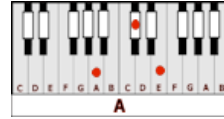

## GUITAR / KEYBOARD CHORDS:

**E** = o221oo

**Asus2** = xo22oo

**B** = xx4442

**A** = xo222o

**Abm** = xx6654

**INTRO:** E Asus2 E Asus2

**E** **Asus2**  
We both lie silently still in the dead of the night.  
**E** **Asus2**  
Although we both lie close together...we feel miles apart inside.  
**E** **Asus2** **E** **Asus2**  
Was it something I said or something I did...did my words not come out right  
**B** **A**  
Though I tried not to hurt you...though I tried, but I guess that's why they say

**CHORUS:** **E** **Asus2**  
Every rose has its thorn.  
**E** **Asus2**  
Just like every night...has its dawn.  
**E** **B** **A** **E**  
Just like every cowboy...sings a sad, sad song.  
**E** **A**  
Every rose has its thorn (yeh, it does)