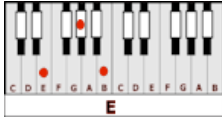

## GUITAR / KEYBOARD CHORDS:

**E** = o221oo

**Asus2** = xo22oo

**B** = xx4442

**A** = xo222o

**Abm** = xx6654

**INTRO:** E Asus2 E Asus2

**E** **Asus2**  
We both lie silently still in the dead of the night.  
**E** **Asus2**  
Although we both lie close together...we feel miles apart inside.  
**E** **Asus2** **E** **Asus2**  
Was it something I said or something I did...did my words not come out right  
**B** **A**  
Though I tried not to hurt you...though I tried, but I guess that's why they say

**CHORUS:** **E** **Asus2**  
Every rose has its thorn.  
**E** **Asus2**  
Just like every night...has its dawn.  
**E** **B** **A** **E**  
Just like every cowboy...sings a sad, sad song.  
**E** **A**  
Every rose has its thorn (yeh, it does)