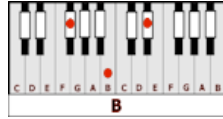

## GUITAR / KEYBOARD CHORDS:

**E** = o221oo

**Asus2** = xo22oo

**B** = xx4442

**A** = xo222o

**Abm** = xx6654

**INTRO:** E Asus2 E Asus2

**E** **Asus2**  
We both lie silently still in the dead of the night.  
**E** **Asus2**  
Although we both lie close together...we feel miles apart inside.  
**E** **Asus2** **E** **Asus2**  
Was it something I said or something I did...did my words not come out right  
**B** **A**  
Though I tried not to hurt you...though I tried, but I guess that's why they say

**CHORUS:** **E** **Asus2**  
Every rose has its thorn.  
**E** **Asus2**  
Just like every night...has its dawn.  
**E** **B** **A** **E**  
Just like every cowboy...sings a sad, sad song.  
**E** **A**  
Every rose has its thorn (yeh, it does)